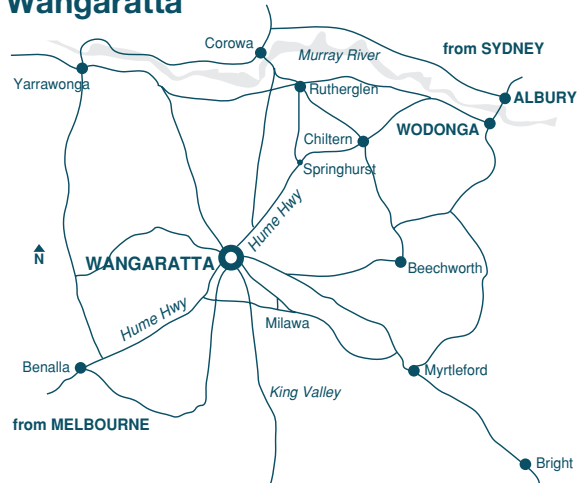

LOCATION

You'll find The Gateway Wangaratta right in the central business district, ideally located 2.5 hours from Melbourne, 45 minutes from Albury and 60 minutes from Bright.

Australia

Wangaratta

Wangaratta CBD