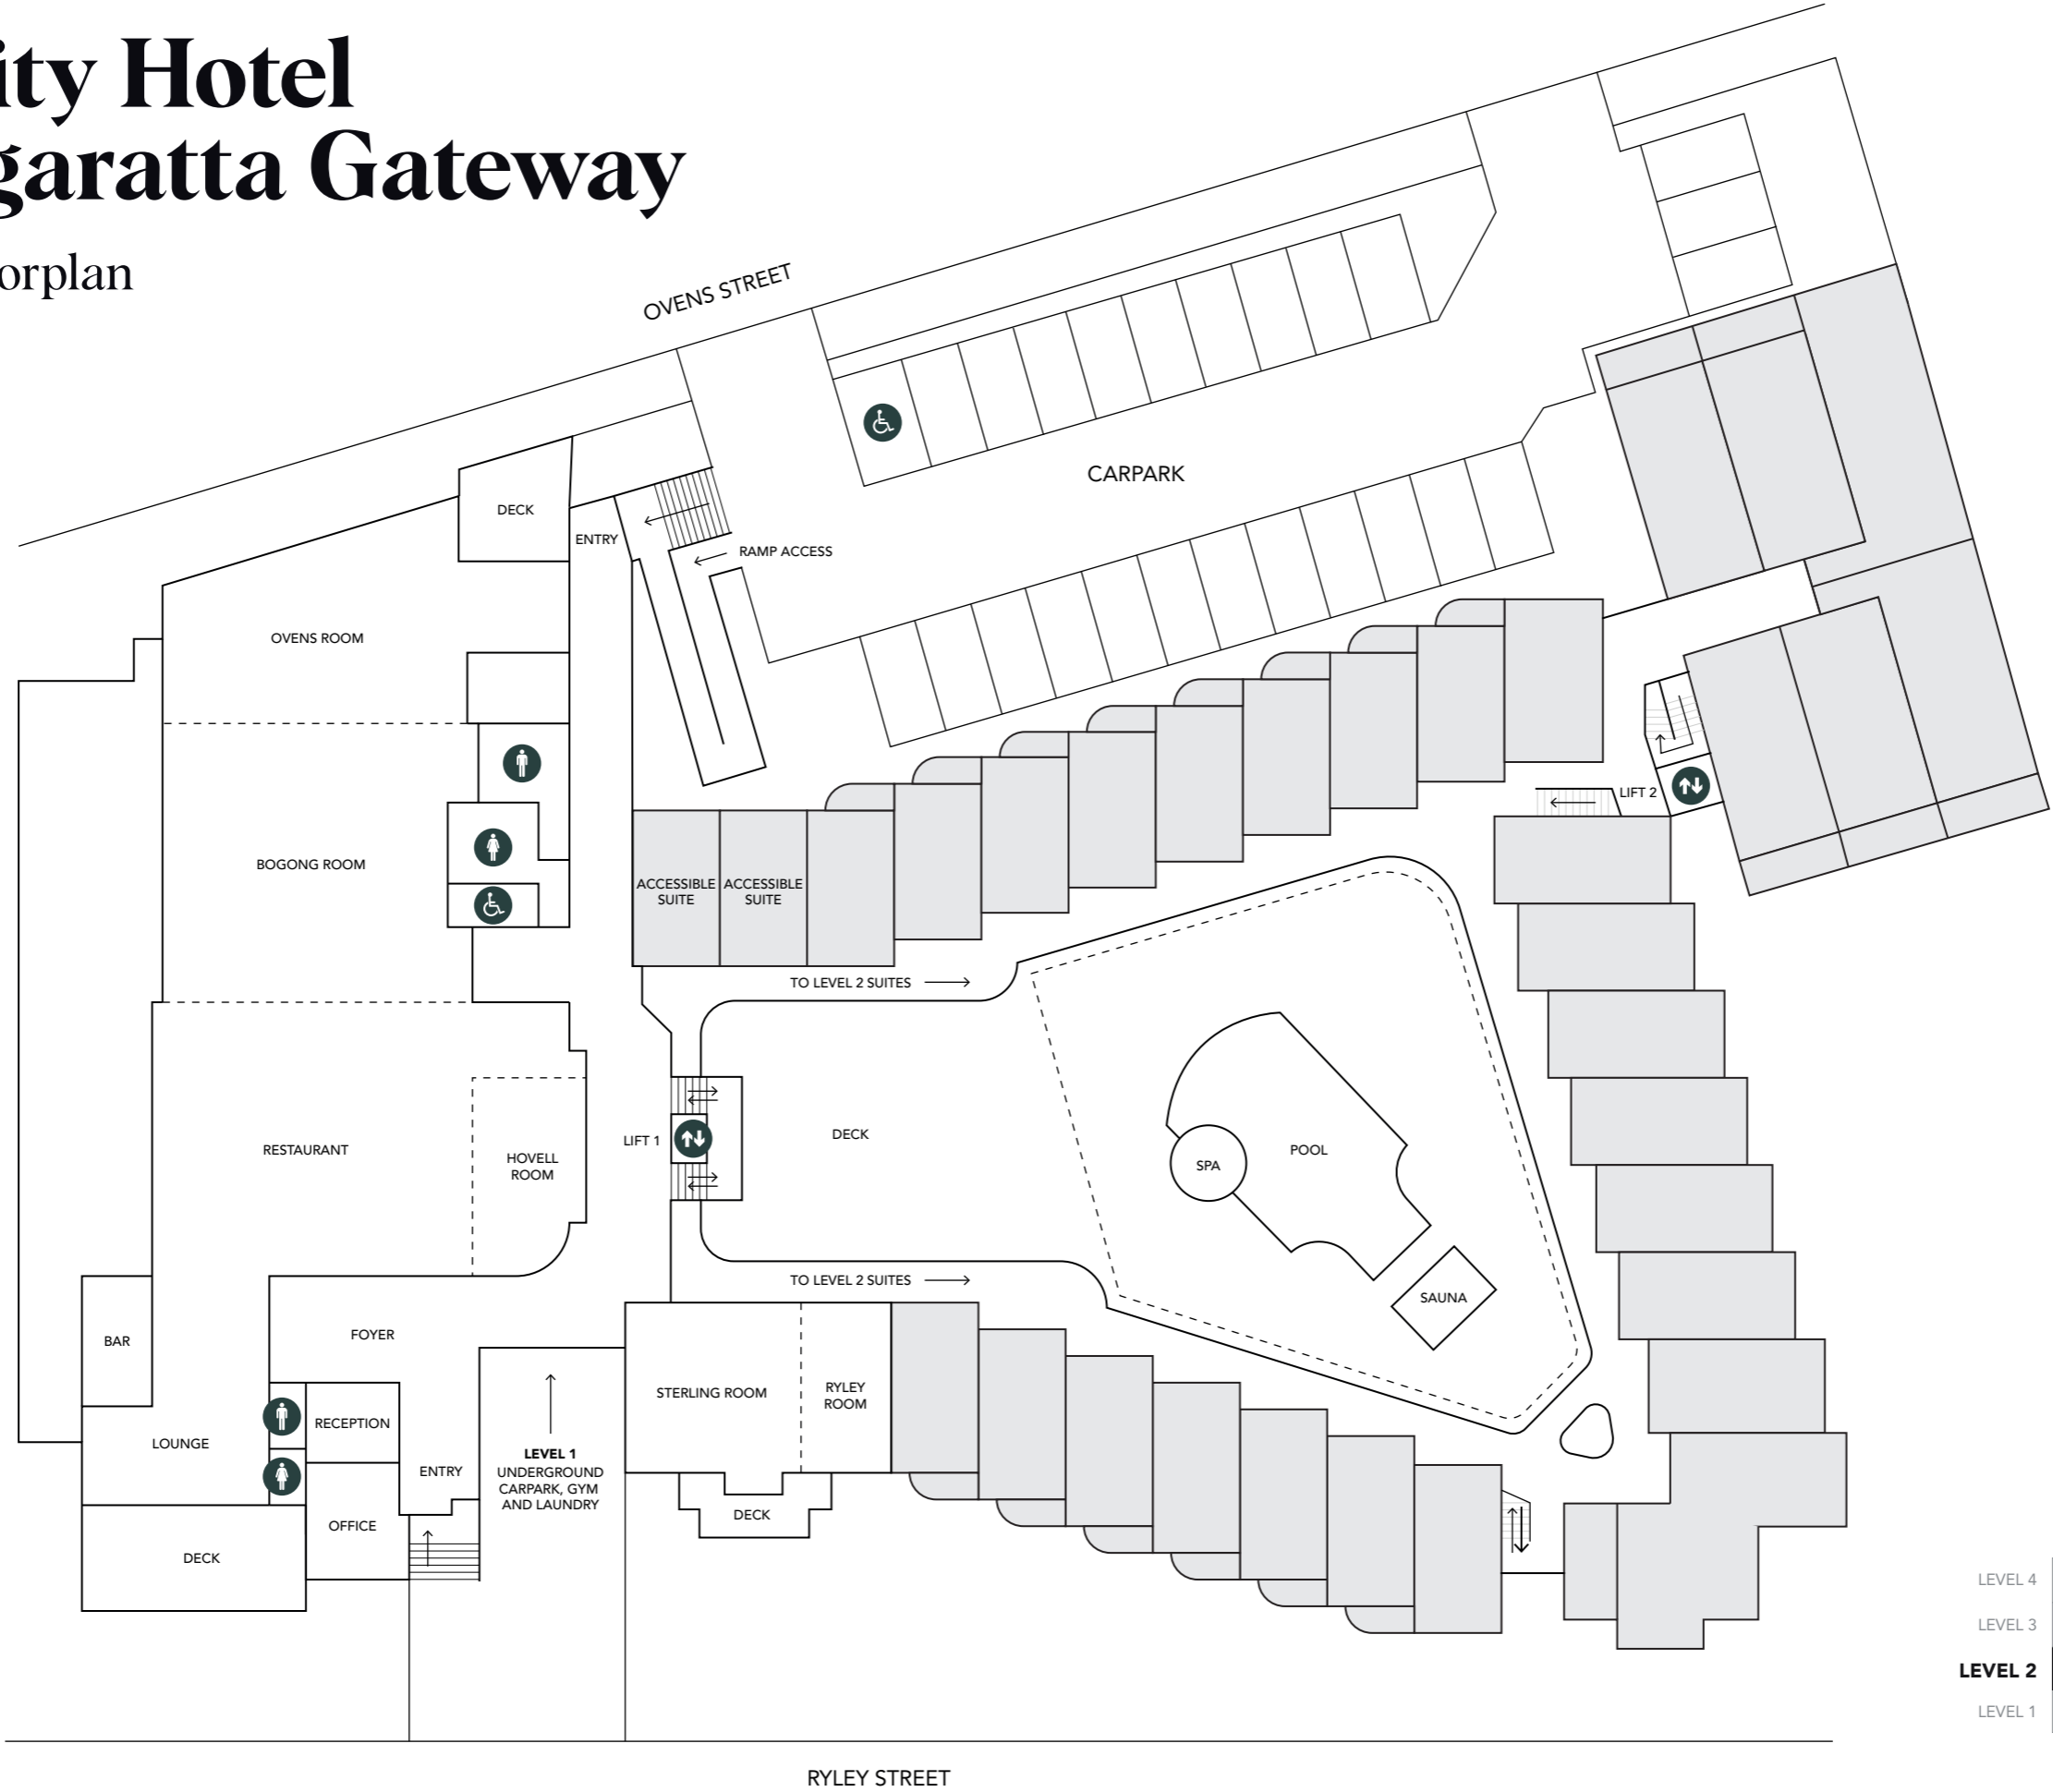

Quality Hotel Wangaratta Gateway

Level 2 Floorplan

LEVEL 4	Apartment suites
LEVEL 3	Second level
LEVEL 2	Ground level
LEVEL 1	Basement / Underground carpark